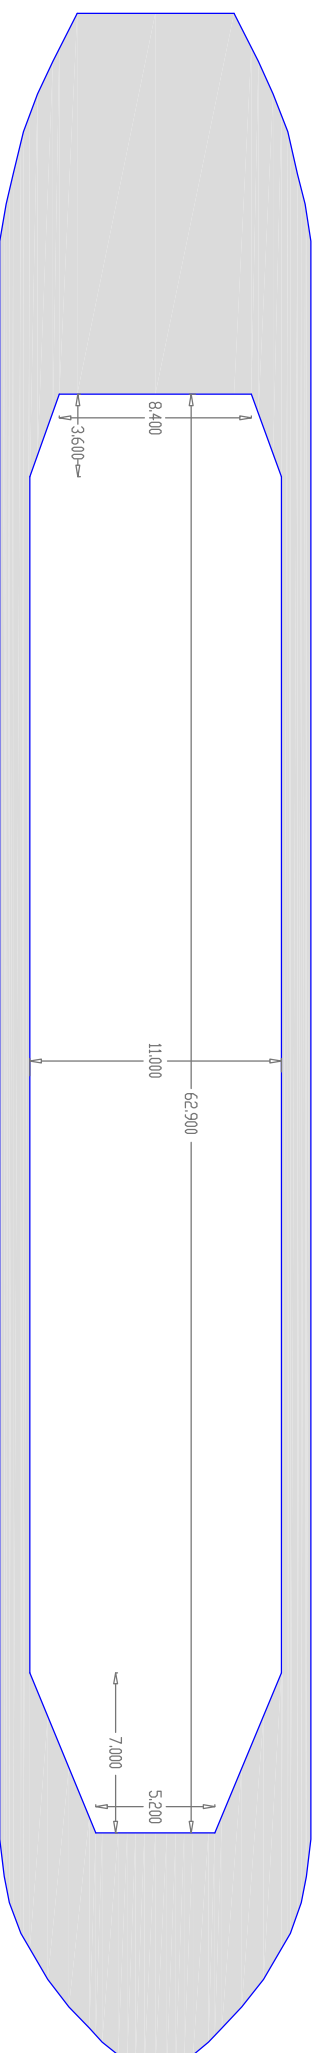

**SERVER DENİZCİLİK**  
Taşımacılık ve Tic. Ltd. Şti.  
www.servershipping.com

## M/V FIRDEVŞ POCKET PLAN

### SHIP SUMMARY

Type & properties	: GENERAL CARGO
DWT/DWCC	: 4228 / about 4000 ton
HOLD DIMENSIONS	: 1. BOX HOLD / 62,9 x 11,0 x 8,335 m
IMO NO	: 9100140
LDA / LBP / B / D / d	: 89,80 / 84,98 / 13,60 / 7,20 / 5,706 m
Speed	: 12 knots
GRAIN/BALE CAP	: 5,508 m <sup>3</sup> / 194,528 t <sup>+</sup> 3
CONTAINER CAPACITY	: Cargo Hold III+ Hatch 100 = 211 TEU
STRENGTHS	: Tank Top: 15 mt/sqm Hatch Cover 16 mt/sqm