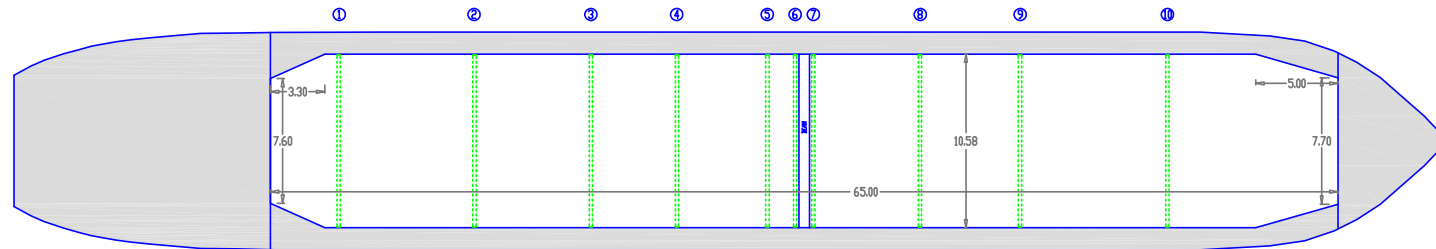

## M/V KEVSER S POCKET PLAN

### SHIP SUMMARY

Type & properties	:GENERAL CARGO
DWT/DWCC	:4746 / about 4550 ton
HOLD DIMENSIONS	:1 BOX HOLD / 65,00 x 10,58 x 8,50 m
	:1 PC. PORTABLE BULKHEAD / 10 POSITIONS
IMO NO	:9115937
LOA / LBP / B / D / d	:90,40 / 84,595 / 13,20 / 7,30 / 6,24 m
Speed	:12 knots
GRAIN/BALE CAP	:5793,29 m <sup>3</sup> / 204.588 ft <sup>3</sup>
CONTAINER CAPACITY	:Cargo Hold 114+ Hatch 92 = 206 TEU
STRENGTHS	:Tank Top 15 mt/sqm Hatch Cover 1,6 mt/sqm