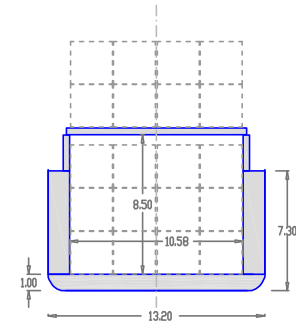

## M/V KEVSER S POCKET PLAN

### SHIP SUMMARY

Type & properties	:GENERAL CARGO
DWT/DWCC	:4746 / about 4550 ton
HOLD DIMENSIONS	:1 BOX HOLD / 65,00 x 10,58 x 8,50 m
	:1 PC. PORTABLE BULKHEAD / 10 POSITIONS
IMO NO	:9115937
LOA / LBP / B / D / d	:90,40 / 84,595 / 13,20 / 7,30 / 6,24 m
Speed	:12 knots
GRAIN/BALE CAP	:5793,29 m <sup>3</sup> / 204.588 ft <sup>3</sup>
CONTAINER CAPACITY	:Cargo Hold 114+ Hatch 92 = 206 TEU
STRENGTHS	:Tank Top 15 mt/sqm Hatch Cover 1,6 mt/sqm