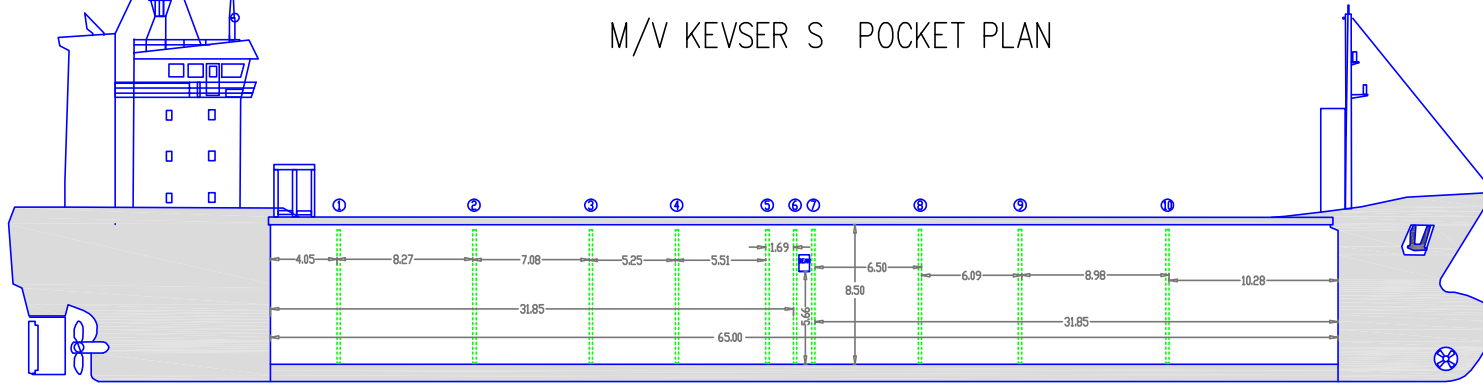

## M/V KEVSER S POCKET PLAN

### SHIP SUMMARY

Type & properties	:GENERAL CARGO
DWT/DWCC	:4746 / about 4550 ton
HOLD DIMENSIONS	:1 BOX HOLD / 65,00 x 10,58 x 8,50 m
	:1 PC. PORTABLE BULKHEAD / 10 POSITIONS
IMO NO	:9115937
LOA / LBP / B / D / d	:90,40 / 84,595 / 13,20 / 7,30 / 6,24 m
Speed	:12 knots
GRAIN/BALE CAP	:5793,29 m <sup>3</sup> / 204.588 ft <sup>3</sup>
CONTAINER CAPACITY	:Cargo Hold 114+ Hatch 92 = 206 TEU
STRENGTHS	:Tank Top 15 mt/sqm Hatch Cover 1,6 mt/sqm